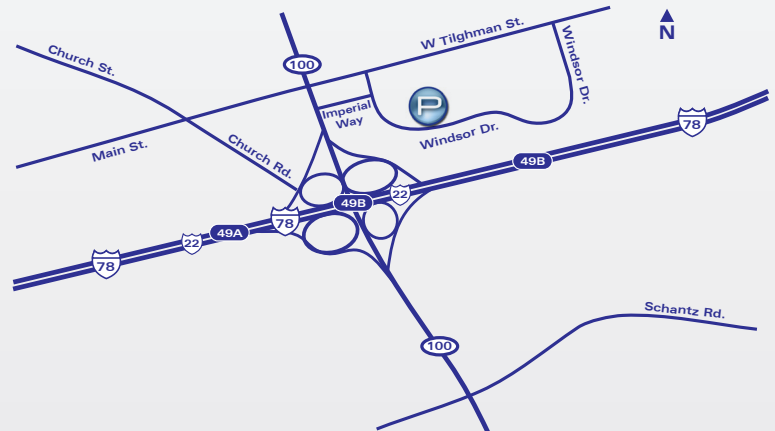

Corporate Office

7540 Windsor Drive, Suite 300
Allentown, PA 18195
(610) 391.9700

Driving Instructions From:

Lehigh Valley International Airport to ProModel

- Slight left toward Postal Rd
- Turn right at Postal Rd toward L.V.I.P./Air Cargo Center/General Aviation Terminal
- Turn left to stay on Postal Road
- Turn right at Airport Rd/PA-987 S
- Take the ramp onto US-22 W toward Harrisburg
- US-22 W Merges into Rt. 78 W; Take Rt. 78 W to Rt. 100 N.
- Exit at Route 100 North Exit 49B
- Stay to the right, then first right onto Imperial Way directly into the entrance of Windsor Plaza
- Turn right at the stop sign onto Windsor Drive
- Turn right into Two Windsor (second bldg on right) – we are 7540 Windsor Drive, Suite 300

Click here to find directions using Google Maps

Philadelphia International Airport to ProModel

- At Airport Exit, take the right fork to I-95 S/Delaware and merge onto I-95 S
- Merge onto I-476 N via exit 7 to Plymouth Meeting
- Take I 476 North to exit 56 Allentown/Harrisburg
- After toll, take the left fork onto Rt. 22 West
- US-22 W Merges into Rt. 78 W; Take Rt. 78 W to Rt. 100 N.
- Exit at Route 100 North Exit 49B
- Stay to the right, then first right onto Imperial Way directly into the entrance of Windsor Plaza
- Turn right at the stop sign onto Windsor Drive
- Turn right into Two Windsor (second bldg on right) – we are 7540 Windsor Drive, Suite 300

LehighVally IronPigs – Philadelphia Phillies Triple A Minor League Baseball Team – Allentown, PA

Rt. 22 East

Lehigh Valley Mall

Rt. 145 North, off Rt. 22 East in Whitehall PA (15 min)

Historic Downtown Bethlehem